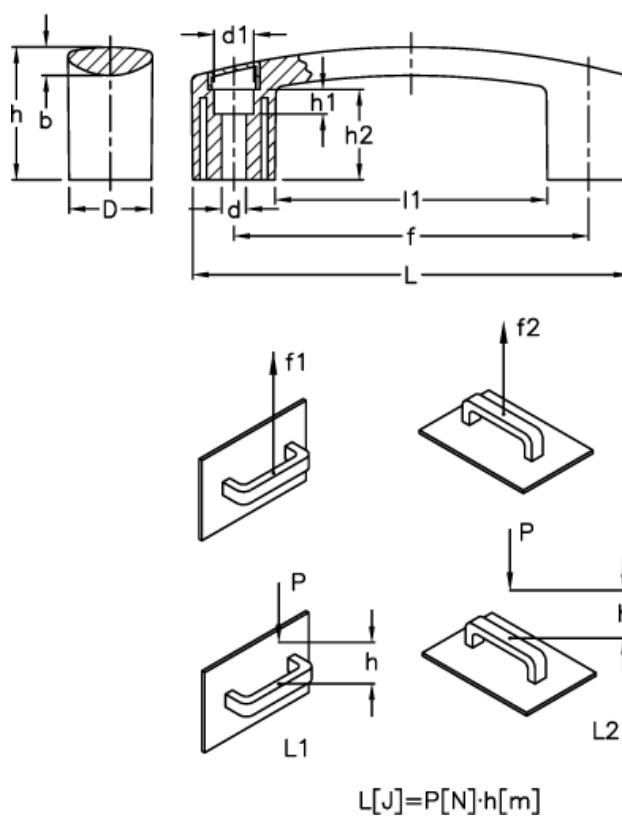

Data Sheet

Article number: 23052604116
Description: E+G Bridge handle
EBP.200-8-C6 Red

Measures

b	= 9.5	h1	= 16.0
d	= 8.5	h2	= 35.0
D	= 28.5	L	= 208.5
d1	= 13.5	l1	= 150.5
f	= 179 +/-1	L1 (J)	= 16
F1 (N)	= 2200	L2 (J)	= 9
F2 (N)	= 1500		
h	= 51		